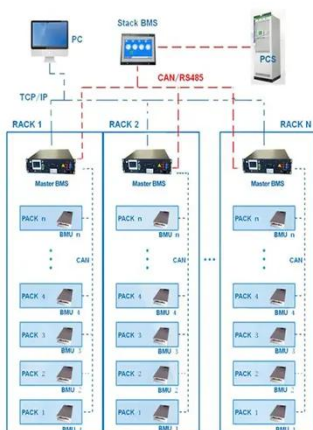

[Get Price](#)

BMS Wiring Diagram