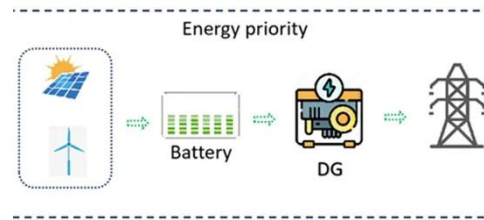

A BESS cabinet (Battery Energy Storage System cabinet) is no longer just a "battery box." In modern commercial and industrial (C& I) projects, it is a full energy asset --designed to reduce electricity ...

[Get Price](#)