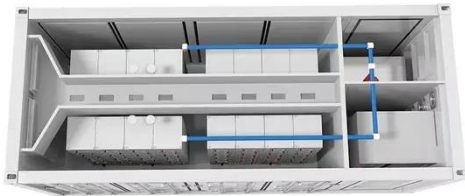

[Get Price](#)

outdoor energy storage system

As a leading energy storage system supplier, GS Automatic offers compact, integrated cabinet BESS designed for small C& I, hospitals, conferences, and weak power grid areas.

[Get Price](#)

All-in-one Outdoor Battery Storage Cabinet

Outdoor cabinet energy storage system is a compact and flexible ESS designed for small C& I loads. The system integrates core parts such as the battery units, PCS, fire extinguishing system, temperature ...

[Get Price](#)