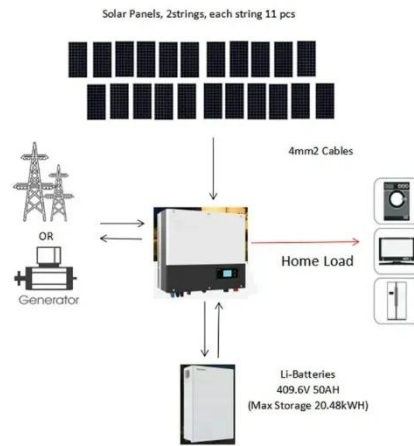

Vertiv(TM) EnergyCore, Lithium Ion Battery Cabinet

With advanced BMS intelligence for precise State of Charge (SoC) and State of Health (SoH) tracking, these battery cabinets simplify installation, reduce maintenance, and optimize runtime.

[Get Price](#)