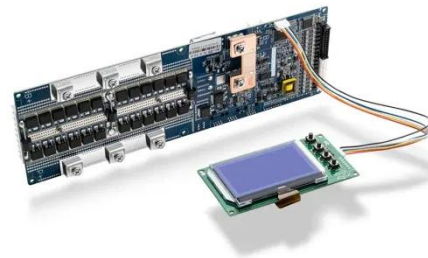

Single-phase power distribution and energy storage cabinet for Dor

---

51.2V 150AH, 7.68KWH

One Site One Cabinet Power Cabinet Solution

Huawei's One Site One Cabinet power cabinet solution uses a compact, high-density design to simplify site management, reduce energy use, and support sustainable operations.

[Get Price](#)

Portable Power Distribution Units for temporary power requirements

Walther's Portable Power Distribution Units (PDU) safely centralize and distribute power from temporary power poles or job-site generator. Fitted with multiple outputs, Overcurrent Protection included.

[Get Price](#)

Single Phase Cabinets , Nordic

Various cabinet's mounting plates accommodate a variety of 15/25/35kV, 200A or 600A junctions. Four eye-bolts allow the line-person to simply hook-up the cabinet, position it over the cables, and place it ...

[Get Price](#)