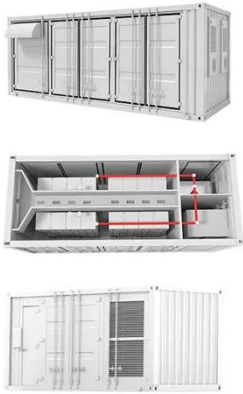

View our prefabricated container substation product, which allows for mobility and rapid deployment. Join META Power Solutions online to learn more or contact us today to request a quote.

[Get Price](#)

Contact Us

For catalog requests, pricing, or partnerships, please visit:
<https://www.pienaarshof.co.za>