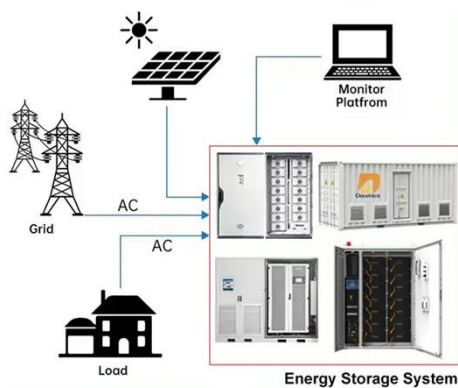

A container substation is a portable, modular solution for efficient and rapid power distribution, offering flexibility, cost-effectiveness, and scalability for various applications.

[Get Price](#)

DISTRIBUTED PV GENERATION + ESS

Simplified: An Easy to Use All-In-One App For Modern Marketing Teams

What I like best about Simplified AI is its ability to understand the context and intent behind my writing. This feature allows it to generate content that is relevant and meaningful, which has significantly ...

[Get Price](#)

Power Distribution for Small-Medium Container Systems

This container is equipped with an integrated AC distribution cabinet. The enclosure's three-wire power input is derived from the AC side of the energy-storage converter.

[Get Price](#)