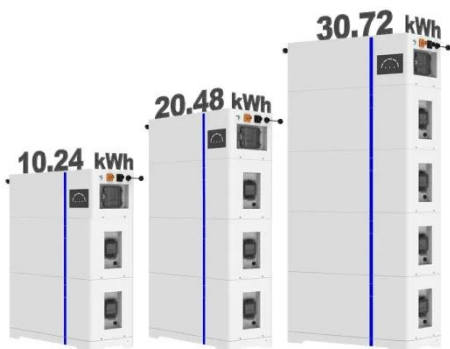

ESS

Shell Recharge

Email address All contents copyright © Shell Recharge Solutions , 1.0.0-427-rc , Privacy , Terms , Contact Us

[Get Price](#)