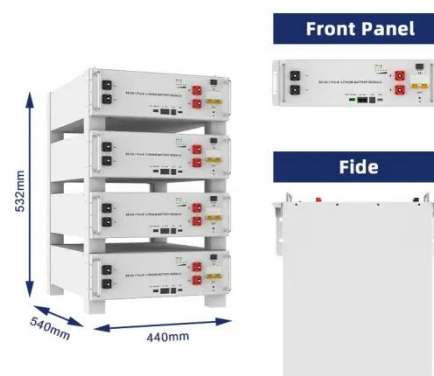

[Get Price](#)

ROCKSOLAR 1000W 12V Off-Grid Solar Water Pump System

This advanced solar system includes five

essential components: a 12V 100AH LiFePO4 Battery, two 200W Rigid Solar Panels, a 40A MPPT Solar Charge Controller, and a 1000W Pure Sine Wave ...