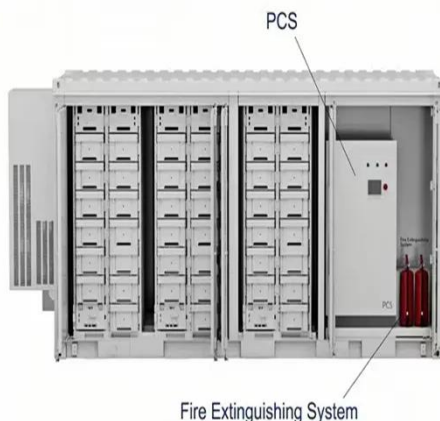

42RU 600mm Wide x 1000mm Deep Server Rack , 4Cabling

Description 4Cabling 42RU W600mm x D1000mm Server Rack Our server racks are designed to be easily set up and are made of high-quality cold-rolled steel with welded construction for added ...

[Get Price](#)

DYNAMIX 18RU Server Cabinet