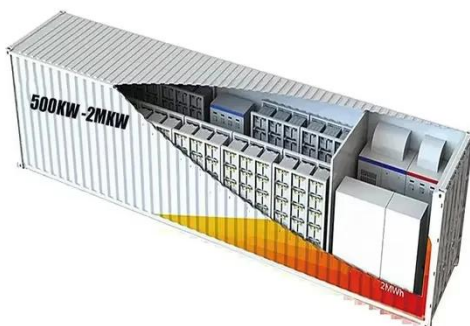

Server rack depth 1200mm

42U Deep Server Rack, Euro-Series

It is 1200 millimeters deep and supports mounting of equipment up to 1050 millimeters deep. This allows high-density equipment installations, extra space for cable management, and room for removing hot ...

[Get Price](#)

NavePoint 42U Server Cabinet 1200mm Deep with Locking Glass ...

What makes the NavePoint rack stand out from other racks? The 42U NavePoint Commercial Series cabinet combines heavy-duty construction with adjustable cage nut rails, ensuring easy equipment ...

[Get Price](#)

NavePoint 42U Server Rack Cabinet, 1200mm depth, Fan Compatible ...

The mounting rail depth is marked and adjustable in 10 mm increments between 6 and 37.5 inches deep. Perforated front and French rear doors improve airflow. Quick-release, locking