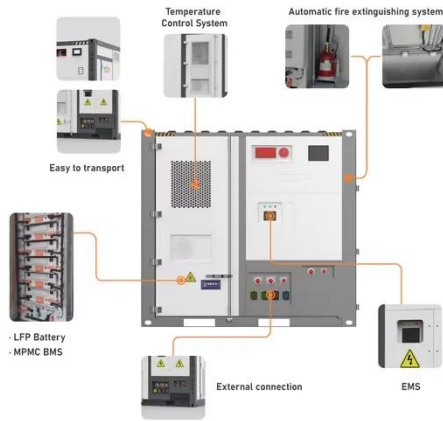

Sana solar battery cabinet industrial park

SANA BATTERY CABINET CUSTOMIZATION

EV facilities use battery charging cabinets to simultaneously charge multiple battery packs safely. Solar and wind farms require safe long-term storage for power cells.

[Get Price](#)

Sana off-grid integrated solar energy storage cabinet

The PV Inverter Cabinet for Off-Grid Systems is engineered to securely house inverters, solar charge controllers, and associated electrical components in a single integrated enclosure.