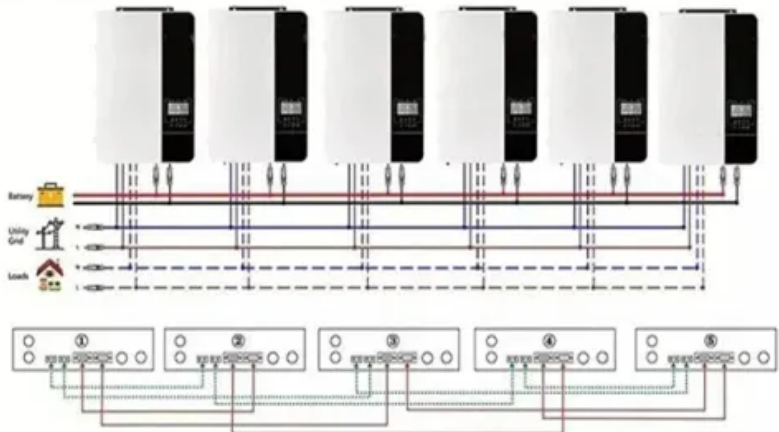

San jose energy storage cabinet two-way charging

Parallel (Parallel operation up to 6 unit (only with battery connected))

AC input wires

AC output wires

San Jose energy storage cabinet two-way charging

Energy Storage Cabinet_SOFAR