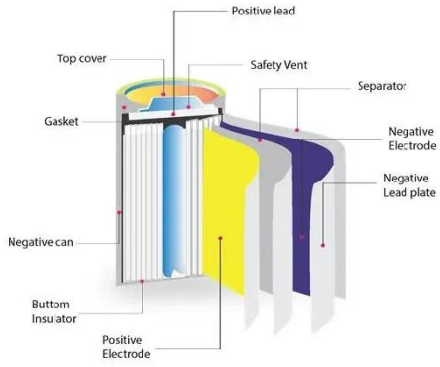

CEBU CITY 6000 PH.

[Get Price](#)

Royu Online Store: The Ultimate Destination for Your Hardware Needs

From safety and circuit breakers to panel boards and switch gears, you can get customized electrical accessories as required from the Royu store. The plumbing accessories also shout out quality and ...