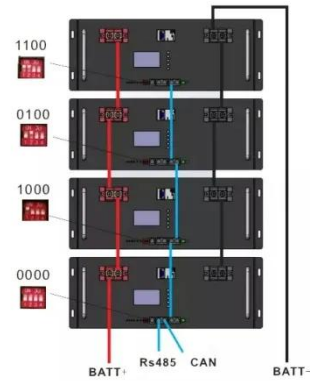

drawing and the solar system circuit diagram. We will design a solar mounting bracket to ...

[Get Price](#)