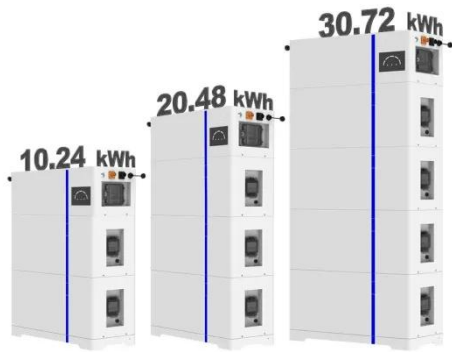

ESS

exhaust is a common issue that can frustrate homeowners and professionals relying on consistent power supply. This problem occurs when ...

[Get Price](#)

Contact Us

For catalog requests, pricing, or partnerships, please visit:
<https://www.pienaarshof.co.za>