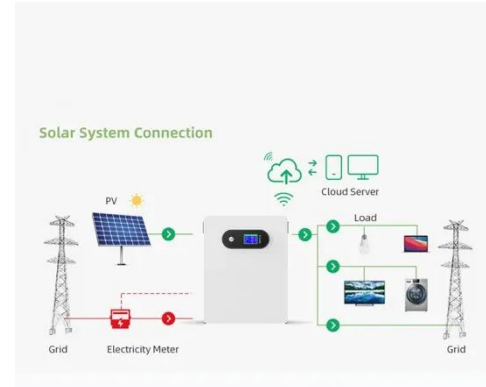

Troubleshoot & Fix a Generator

Find the most common problems that can cause a Generator not to work - and the parts & instructions to fix them. Free repair advice to the DIY homeowner!

[Get Price](#)

Generator Smoke Diagnosis: Black vs. White vs. Blue , Megawatts

Learn to diagnose generator engine faults by exhaust color. From black smoke to white smoke, Megawatts provides professional repair insights and factory-price replacement parts for your

...

[Get Price](#)

Generator Backfires Through Exhaust - 101 Generator

Generator backfiring through the