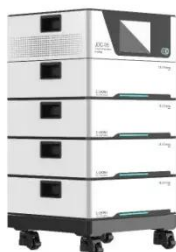

Battery Cabinet, Battery Storage Cabinet, Battery Bank Rack

We can supply customized lead acid battery rack and cabinet system for solar, UPS, Telecom, Data center etc. EverExceed designs customized battery cabinets / racks for individual batteries. The ...