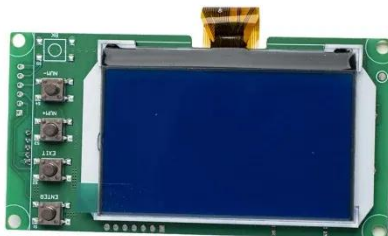

Replaceable outdoor solar power hub

Portable Solar Power Accessories: Cables, Adapters, Mounts

Explore Goal Zero's portable power and solar accessories that work for you, including cables, replacement batteries, expansion batteries, cables, adapters, mounts, and connectors. Optimize your ...

[Get Price](#)

400 Watt Universal Solar Connector

Connect as many as 8 solar panels to a single output with this handy solar ...

[Get Price](#)

Lighthouse 600 Lantern & USB Power Hub

High-quality camping lantern with adjustable, multi-directional light. 600 Lumens, ...

[Get Price](#)