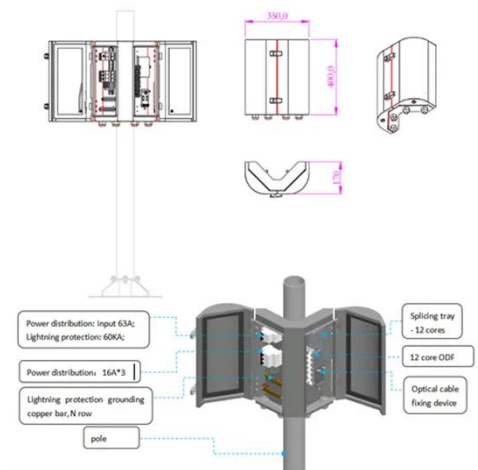

42U SmartRack Deep Rack Enclosure Cabinet, doors & side panels

The SR42UBDP houses 3,500 pounds (1588 kilograms) of standard 19-inch rack equipment in 42U. Its front and rear pairs of vertical rails have square mounting holes that are adjustable in quarter-inch ...

[Get Price](#)

Chilean Modular Battery Cabinet 42U for Substations

South African manufacturer of microgrid energy management cabinets, data center edge computing cabinets, off-grid energy cabinets, mining explosion-proof battery cabinets, and mobile ...

[Get Price](#)

Battery Cabinet, Battery Storage Cabinet, Battery Bank Rack

We can supply customized lead acid battery rack and cabinet system for solar, UPS, Telecom, Data center etc. EverExceed designs customized battery cabinets / racks for individual batteries. The ...

[Get Price](#)

42U Modular Battery Cabinet for EVO DSP PLUS - Up to 40 Modules