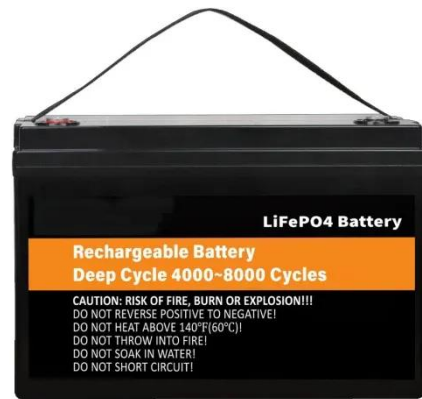

2U Edge Server

The ES472 is a powerful 2U single-socket storage and GPU server engineered for diverse Edge Computing applications. Designed with a hybrid NVMe/SAS/SATA backplane, it offers exceptional ...

[Get Price](#)

Rackmount Servers , Supermicro eStore

Need a server ASAP? Discover our Gold Series (Quick Ship) solutions, with most systems shipping within 24 hours. Have any questions? Talk with us directly using LiveChat.

[Get Price](#)

2U Servers (1 to 2 CPUs) rackservers

Largest range of 2U rack mount servers available - Supermicro base, Supermicro A+ / Ultra, ASUS & Gigabyte solutions
Largest Storage Server capacities in 2U - up to 256TB, ideal for Datacentre ...

[Get Price](#)