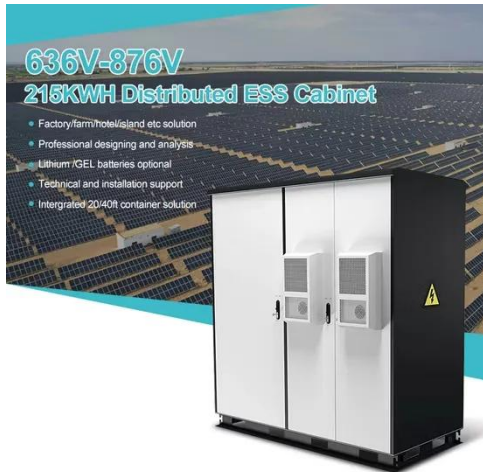

PIENAAR ENERGY (PTY) LTD

Price of a 25kW data center rack for remote areas

Price of a 25kW data center rack for remote areas

Eaton SmartRack Modular Data Center

Featuring three 44U IT racks and two high-efficiency 25 kW in-row cooling units, this configuration supports 132U of rack-mounted equipment within a closed-loop environment. The additional service ...

[Get Price](#)

Eaton SmartRack SRP-R-C25 Modular Data Center, 44U Rack, 25kW ...

Deploy fast with the Eaton SRP-R-C25 Modular Data Center. Includes 44U rack, 25kW cooling unit, and remote monitoring. Ideal for edge and AI environments.

SmartRack® performance optimized data center (POD) comes pre-configured with a 44U IT rack and 25kW in-row cooling unit for your edge computing applications.

[Get Price](#)

Eaton SmartRack Modular Data Center