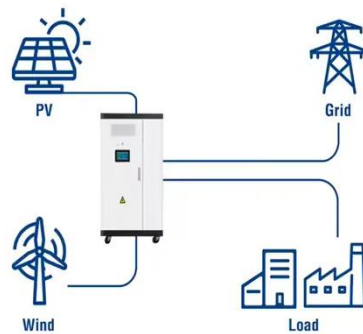

Utility-Scale ESS solutions

Praia Communication Base Station Inverter Grid-connected Cabinet

EU develops inverter construction for communication base stations This research paper proposes a novel grid-connected modular inverter for an integrated bidirectional charging station for residential ...

[Get Price](#)