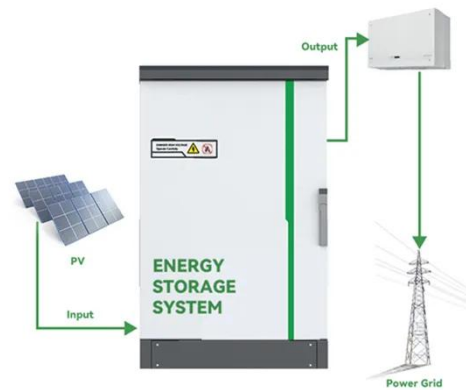

[Get Price](#)

Battery 100KWh 215KWh 300kwh All In One Energy Storage cabinet ...

Our energy storage cabinets are compatible with various existing energy systems, including solar inverters and wind turbines, enabling you to capitalize on renewable energy resources seamlessly.