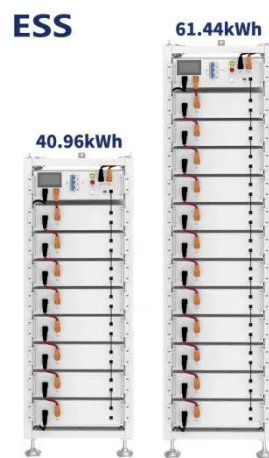

Prague: Gem of Europe with 100 Spires , VisitCzechia

Experience Prague like never before! Step into the capital of the Czech Republic, a UNESCO World Heritage gem, where history, culture, and charm come alive. Wander through stunning architecture, ...

[Get Price](#)

Custom Industrial Commercial Energy Storage Solutions in Prague