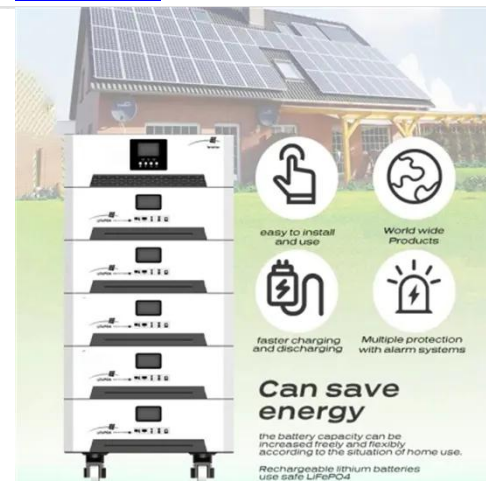

PIENAAR ENERGY (PTY) LTD

Power plant solar telecom integrated cabinet

Power plant solar telecom integrated cabinet

Energy Efficiency and Sustainability in Outdoor Telecom Cabinets

Many outdoor telecom cabinets are now being designed to integrate with solar panels, wind turbines, or hybrid power systems. These setups are especially useful in remote or off-grid locations, reducing ...

[Get Price](#)

Solar-Powered Telecom Cabinet

With this solar-powered solution, telecom operators can reduce their reliance on the grid and ensure uninterrupted communication services even in remote areas. This telecom cabinet is equipped with a ...

[Get Price](#)

Integrated Solar & Battery Cabinet for Remote Telecom Systems

Designed for remote locations, it integrates solar controllers, inverters, and lithium battery packs to ensure stable and continuous power for telecom equipment, surveillance systems, and off-grid ...

[Get Price](#)

Telecom Cabinet Communication Power + PV + Storage: Key Design ...

Combining solar power, energy storage, and communication power in telecom cabinets boosts reliability and cuts energy costs. Proper sizing of solar panels and batteries ensures stable ...