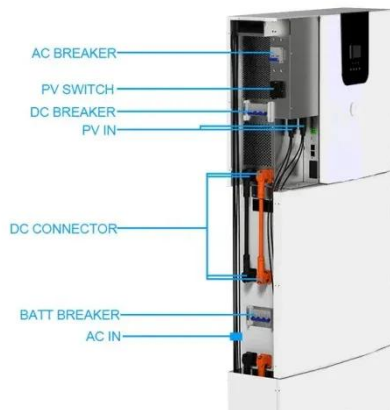

høyre hjørne. Strømstanskartet oppdateres kontinuerlig, så ...

[Get Price](#)

Power outage disrupts Oslo Airport operations

A major power outage struck the Romerike region on Tuesday afternoon, affecting up to 34,000 households at its peak and disrupting operations at Oslo Airport Gardermoen. According to grid operator ...