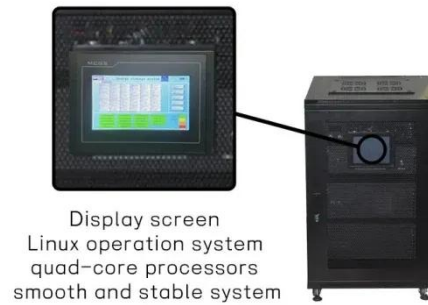

Premium-Line Wall Net Line Cabinet W:600mm

Vertical mounting rails are adjustable 4 step throughout the entire depth of the cabinet. Monoblock foldable main body, removable and lockable glass front door, removable and lockable side panels, ...

[Get Price](#)

Contact Us

For catalog requests, pricing, or partnerships, please visit:
<https://www.pienaarshof.co.za>