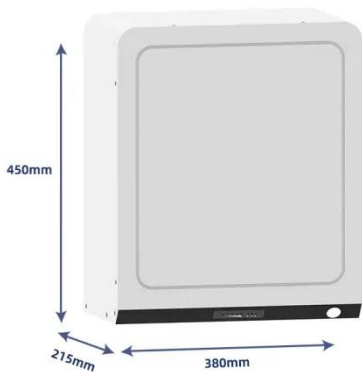

Sypom Portable Power Station 300wh Compatible For Ac 110v 240v

The SYPOM Portable Power Station is a robust 300Wh generator designed for outdoor enthusiasts and emergency situations. With a massive 80000mAh capacity and 7 output modes, it can charge ...

[Get Price](#)

10 Best Portable Power Stations for TV Watching ...

Discover the top 10 portable power