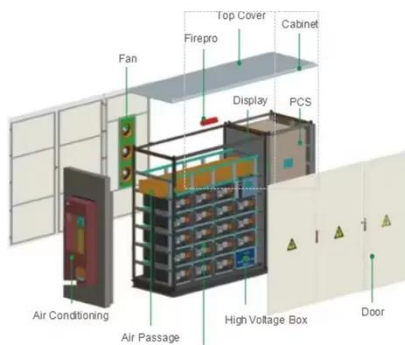

[Get Price](#)

ALLWEI PPS2400 Portable Power Station - 2048Wh Large Capacity, ...

2048Wh large-capacity energy reserve supports extended power supply. 2400W continuous output / 4800W peak power delivers robust performance to drive high-load devices (refrigerators, tools, ...

[Get Price](#)

EK-PPS2400W Portable Energy Storage Power Supply

The EK-PPS2400W Portable Energy Storage Power Supply is compact and lightweight, perfect for camping, traveling, and power outages. It has 10 output ports (AC/DC/USB-A/USB-C/Wireless ...