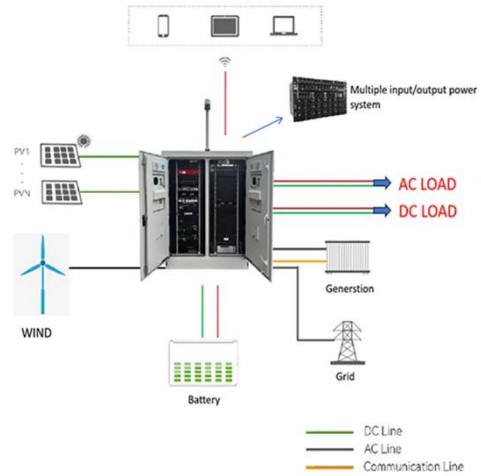

LiFePO4 Portable Power ...

ALLWEI, founded in 2007, is a leading manufacturer specializing in outdoor energy storage power supply. Our portable power stations and solar panels meet your emergency, outdoor activities and ...

[Get Price](#)

Contact Us

For catalog requests, pricing, or partnerships, please visit:
<https://www.pienaarshof.co.za>