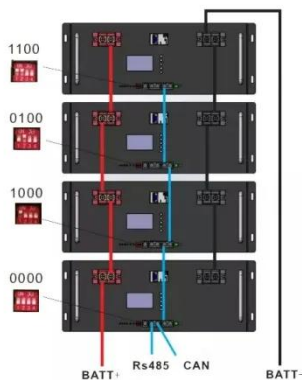

excess gas in the event of internal overpressure. Their development was aimed at limiting ...

[Get Price](#)

Battery Cabinet

With its spacious 42U capacity and 800mm depth, the Linkbasic Battery Cabinet provides ample room to accommodate your battery setup while allowing for easy access and maintenance.

[Get Price](#)

BATTERY CABINETS CATALOGUE

The construction characteristics of the recombination type lead-acid electric accumulators (valve-regulated hermetic accumulators); the absence of acid fumes and the virtual absence of gaseous ...

[Get Price](#)

lead acid battery cabinet

EverExceed VRLA battery cabinets are very durable, and easy to install. Engineered for use with most type of