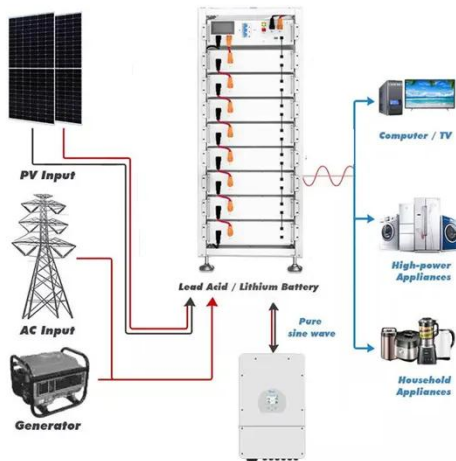

Battery Energy Storage System Container , BESS

OEM/ODM Services: As an experienced manufacturer and supplier, we offer OEM/ODM services to meet the specific requirements of your energy storage needs. Whether you are a battery distributor, ...

[Get Price](#)

Garmin Nuvi 3597 GPS not recognized by Hp Spectre x360

Same problem others have posted concerning this Garmin device. Spectre