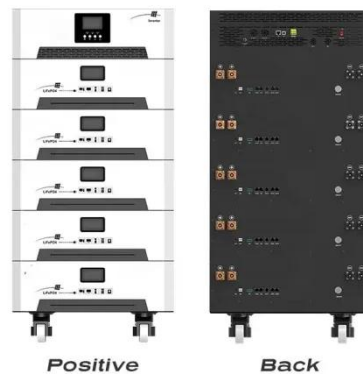

Pisen Energy Products , Energy Storage, EV Chargers ...

Find innovative solutions for C& I, residential, and portable energy storage, plus advanced EV chargers.