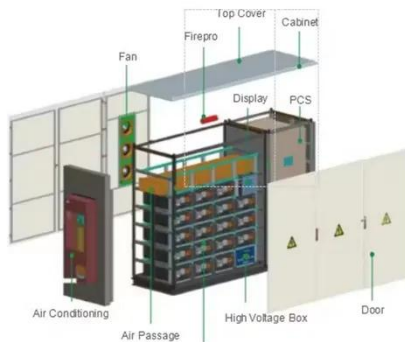

Cable Entry Plate Waterproof Double Cable Gland -Newpowa

Versatile Applications: Compatible with all solar project cable types, from 2mm² to 6mm² (14 AWG to 10 AWG). Suitable for use on boats, RVs, garages, sheds, and more

[Get Price](#)

Contact Us