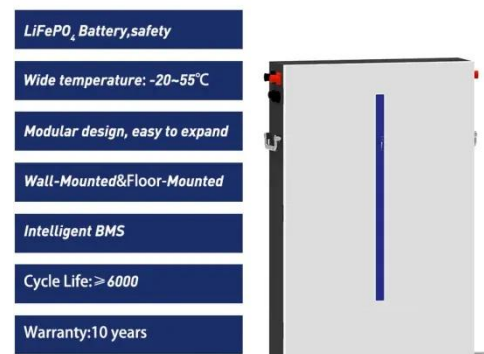

What Is the Maximum Slope for a Solar Farm?

While flat land is ideal, various mounting