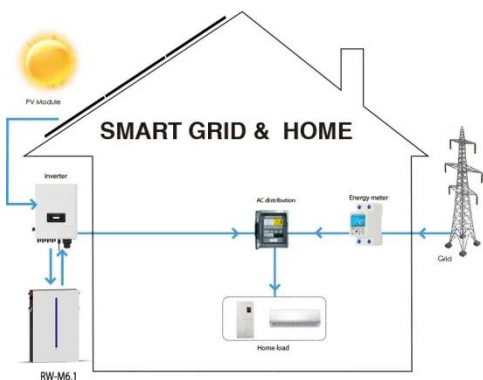

insulated with ¾" foam board (double layer for ceiling). Also, cement board was used as a mounting surface for the inverter and fuse holder.

[Get Price](#)

How to design a solar shed , NenPower

Selecting insulated panels or energy-efficient windows can reduce heat loss and optimize temperature regulation inside the shed, an important consideration if the space is used as a ...

[Get Price](#)

Solar Photovoltaic Panels for Electric Sheds: A Complete Guide to Off

Solar photovoltaic panels for electric sheds offer clean energy independence while reducing operational costs. This guide explores practical applications, cost-saving strategies, and emerging trends in ...

[Get Price](#)

Photovoltaic panel assembly drawing design atlas