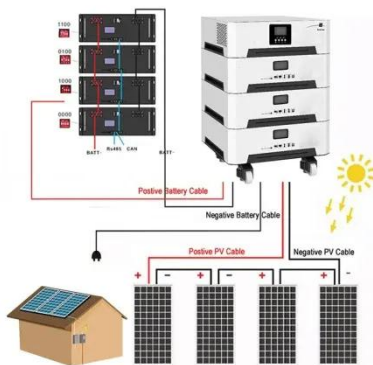

This system not only enhances solar energy utilization but also facilitates energy independence. GoodWe Energy Storage products harness solar energy during peak production ...

[Get Price](#)

GoodWe releases new residential all-in-one storage solution

With support for up to six inverters and 288 kWh of storage, the system scales to meet larger applications. Both inverters and batteries carry an IP66 rating, allowing for indoor or outdoor ...

[Get Price](#)

GoodWe: Smart Energy Innovator

GoodWe is a global manufacturer and innovator of solar inverters, energy storage solutions and PV building materials for residential and business markets.

[Get Price](#)

Contact Us

For catalog requests, pricing, or partnerships, please visit: