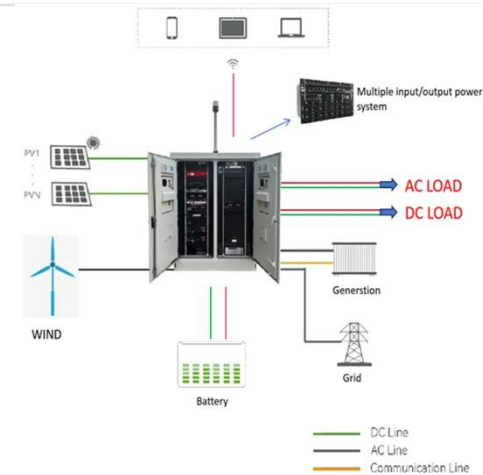

Outdoor Telecom Cabinets

Outdoor telecom cabinets are essential