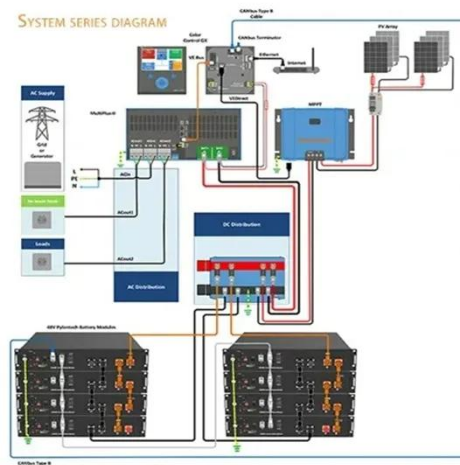

Photovoltaic energy storage costs in palau

With a capacity of 15.3 MWp solar PV and 12.9 MWh BESS, the project is claimed as the largest of its kind in the Western Pacific region, also making it one of the most significant foreign direct ...