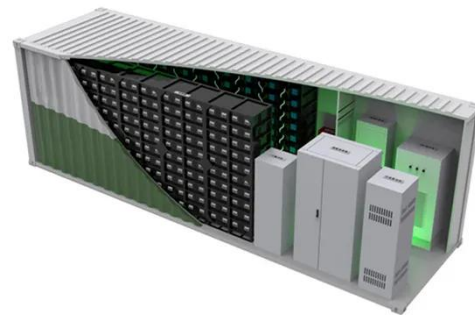

5 GHz N300 Outdoor Wireless Base Station

Dahua's DH-PFWB5-90n is 5 GHz base station that delivers high-performance and stable operation. This product combines an advanced radio core containing MIMO 2 x 2 technology with an integrated, ...