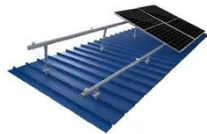

[Get Price](#)

Solar container communication station wind power node

Integrated Solar-Wind Power Container for Communications This large-capacity, modular outdoor base station seamlessly integrates photovoltaic, wind power, and energy

[Get Price](#)

Wind-solar hybrid for outdoor communication base stations

Integrated Solar-Wind Power Container for Communications This large-capacity, modular outdoor base station seamlessly integrates photovoltaic, wind power, and energy storage to provide a stable ...

[Get Price](#)

Integrated Solar-Wind Power Container for Communications

This large-capacity, modular outdoor base station seamlessly integrates photovoltaic, wind power, and energy storage to provide a stable DC48V power supply and optical distribution.

[Get Price](#)

TILE ROOF SOLAR MOUNTING SYSTEM

STANDING SEAM ROOF SYSTEM

ADJUSTABLE TILT FLAT ROOF SYSTEM

TRIANGLE FLAT ROOF SYSTEM

Large-scale Outdoor Communication Base Station , Reliable & Energy

Discover the Large-scale Outdoor Communication Base Station, designed for smart cities, communication networks, and power systems. Integrated with solar, wind, and energy storage ...