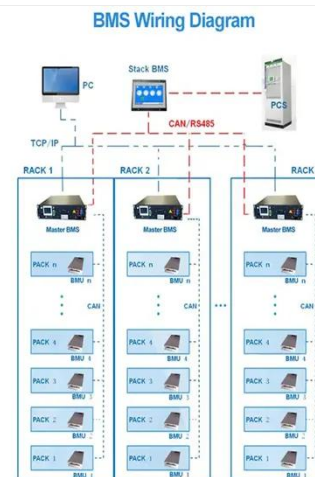

Solar container communication station wind power node

Integrated Solar-Wind Power Container for Communications This large-capacity, modular outdoor base station seamlessly integrates photovoltaic, wind power, and energy

[Get Price](#)