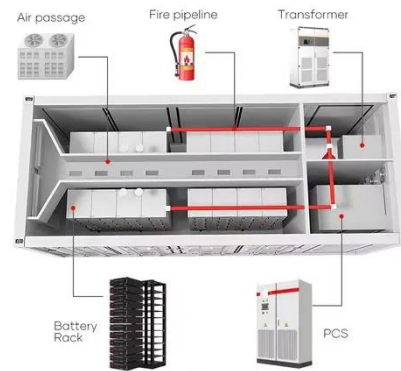

Namunanee Outdoor Electrical Junction Box with High Power Outlet, 16" H* 12" L* 5.9" W, ABS Water Resistant Enclosure with Internal Mounting Panel & Hinged Cover. Add to cart

[Get Price](#)

Contact Us

For catalog requests, pricing, or partnerships, please visit:
<https://www.pienaarshof.co.za>