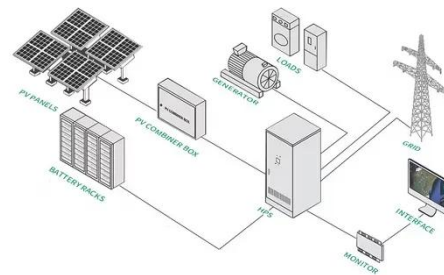

[Get Price](#)

Outdoor Rated 24VDC Power Supply A Comprehensive Guide

An outdoor rated 24VDC power supply is an electrical device that converts AC power into a stable 24-volt direct current (DC) output, specifically engineered to withstand outdoor conditions.