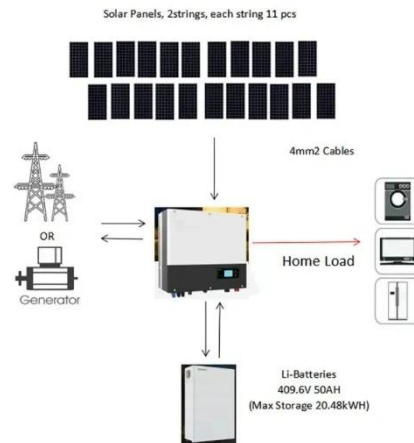

Transformers at Lowes

Explore outdoor lighting transformers that install in minutes with easy-to-configure features. Explore options with completely automated settings that will power on at dusk and off at dawn. That way, can ...

[Get Price](#)

120-Watt Power Converter (110V-220V AC to 12-Volt DC)

Designed for flounder gigging, bowfishing, and outdoor use, this weatherproof converter safely steps down 110-220V AC power to stable 12V DC--making it ideal for generators, wall outlets, and ...

[Get Price](#)

Contact Us

For catalog requests, pricing, or partnerships, please visit:
<https://www.pienaarshof.co.za>