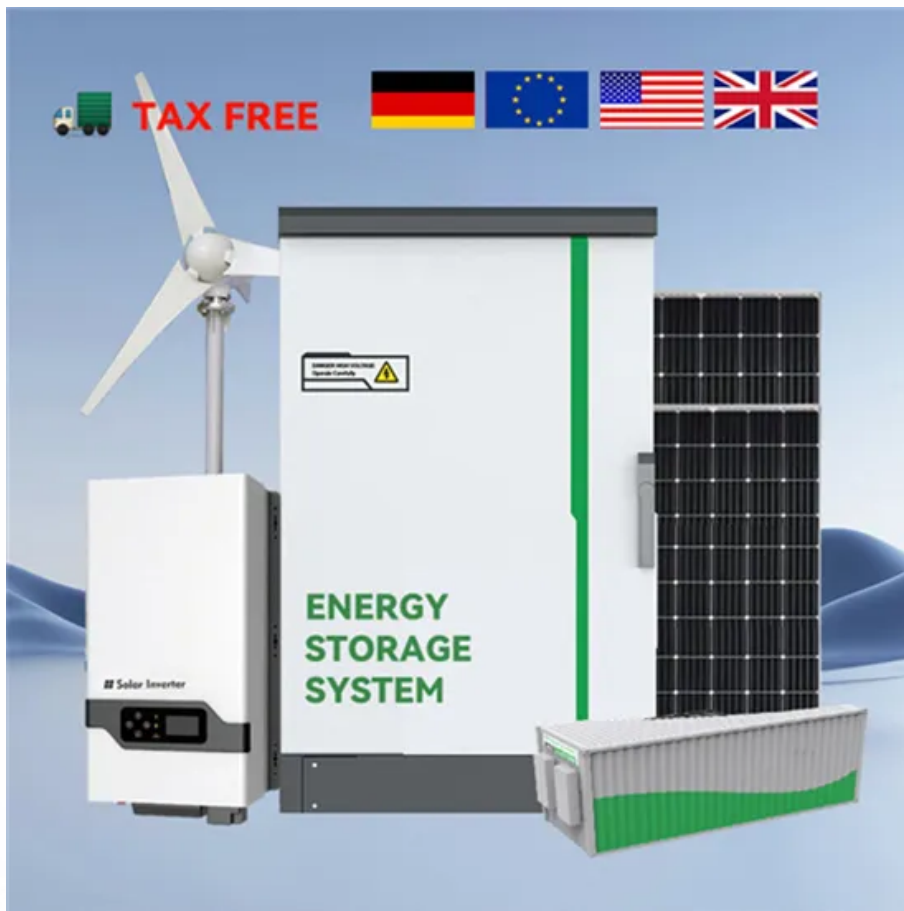

PIENAAR ENERGY (PTY) LTD

Outdoor Power Supply Parallel

Overview

Connecting power supplies in parallel is a practical solution that allows users to increase available current while maintaining a stable voltage. This technique can also improve system redundancy, reducing the risk of downtime due to power failures. When you need to increase your power supply for RVs, outdoor events, or backup at home, a generator parallel kit is essential to combine the output of two inverter generators. By linking two compatible generators together with our easy-to-use parallel cable, you'll be able to double your output and enjoy all the benefits of a larger. Double the power of your 3500W Super Quiet Inverter, or other compatible generator, up to 5500W.

Outdoor Power Supply Parallel

Sportsman Series 50A Parallel Cable at Tractor Supply Co

Ideal for use with the RV, the Parallel Connector Cables plug into ports on each generator to combine the wattage of both generators, allowing the combined units to jointly run items with a larger power ...

RV Ready 50 Amp Inverter Generator Parallel Kit

Double the power of your 3500W Super Quiet Inverter, or other compatible ...

[Get Price](#)

Parallel Connection Setup:

Doubling Power With Multiple Portable