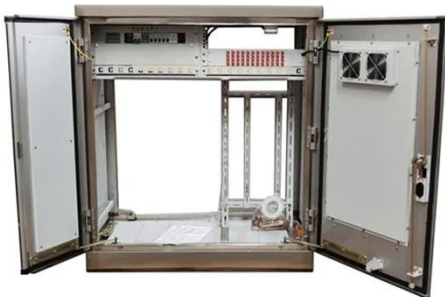

Remote Power Rack Shelf

The Remote Power Rack Shelf is an embedded power supply system, which supplies power to communication equipment of +48V DC series. The maximum output current is 200A.

[Get Price](#)

What is IP54? A Complete Guide to Electrical Enclosure Protection

IP54 is a balanced, cost-effective ingress protection rating suitable for a wide range of electrical guide equipment. It is particularly popular in manufacturing, light-industrial, and commercial settings where ...

[Get Price](#)

Instruction manual EN 19" POWER RACK SERI

When supplying power to the device, make sure that the cable cross-section of the connecting cable is sufficiently dimensioned according for example to DIN or other national Norms.

[Get Price](#)