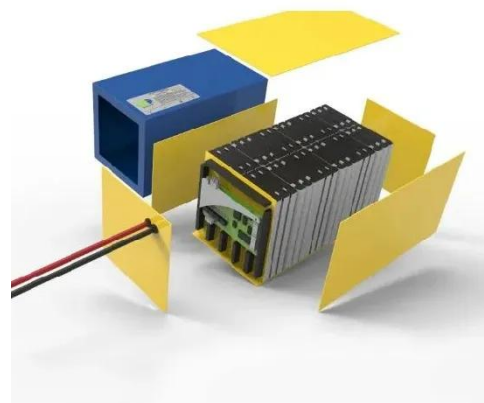

PIENAAR ENERGY (PTY) LTD

Off-grid bess cabinet for construction sites

51.2V 300AH

Off-grid bess cabinet for construction sites

Cabinets and racks - KonkaEnergy

Designed for optimal performance, safety, and scalability, they ensure seamless integration with BESS systems. Power your business with reliability and innovation.

[Get Price](#)

90kW/266kWh Outdoor cabinet BESS

90kW/266kWh Outdoor cabinet BESS Features All-in-one design and highly integrated Modular design with different optional parts. Easy-to-install NEMA 3R / IP54 rated Parallel installation side-by-side or back-to ...

[Get Price](#)

ESS

All in one BESS Cabinet PL-ESS-125/261

Flexible deployment and expansion: Highly integrated cabinet design allows for quick deployment, reduces on-site debugging and installation workload, and allows for flexible expansion. Applications: Best choice for ...