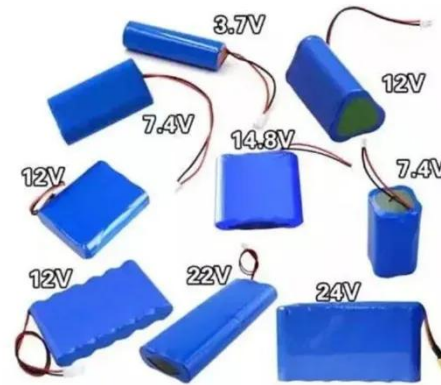

All-in-One Energy Storage Cabinet & BESS Cabinets , Modular, ...

Featuring lithium-ion batteries, integrated thermal management, and smart BMS technology, these cabinets are perfect for grid-tied, off-grid, and microgrid applications. Explore reliable, and IEC ...