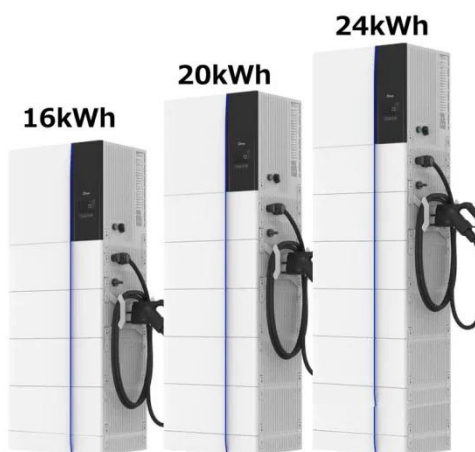

Outdoor Cabinet Battery Energy Storage System (BESS)

30KW and 100KW - 2 Hour Battery Storage (Battery-in a box) Solution PV Enabled for plug in photovoltaic array Transportable by road and sea fully assembled, plug and play.

[Get Price](#)

D Series 30kW/80kWh ~ 300kW/800kWh LFP BESS cabinet solution