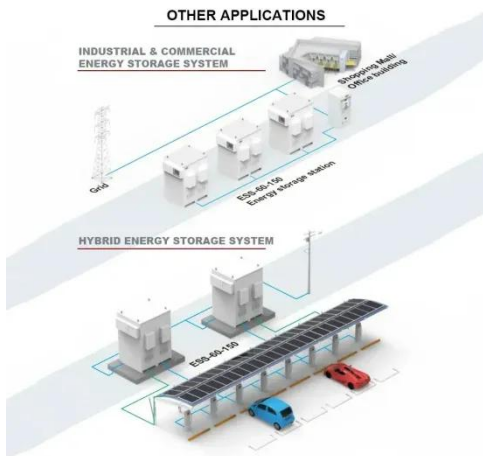

identifiant habituel.

[Get Price](#)

Indoor use cabinet 20kw 25kw 30kw Lifepo4 Battery 5kwh 10kwh solar

Indoor use cabinet 20kw 25kw 30kw Lifepo4 Battery 5kwh 10kwh solar Batteries module Rack Mount 51.2v 48v 100ah 200ah

[Get Price](#)

Mes identifiants SFR -Assistance SFR

Votre identifiant et votre mot de passe SFR vous permettent d'accéder à de nombreux services SFR tels que l' Espace Client SFR, la messagerie SFR Mail, les applications SFR & Moi et SFR TV, le service ...

[Get Price](#)

NUKU ALOFA LITHIUM BATTERY CABINET MANUFACTURER

This guide provides step-by-step