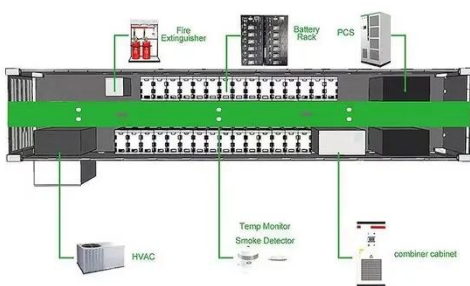

Nuku alofa energy storage battery plant 1. The new standard AS/NZS5139 introduces the terms "battery system" and "Battery Energy Storage System (BESS)". Traditionally the term "batteries" describe ...

[Get Price](#)

NUKU ALOFA ENERGY STORAGE COMPANY PLANT OPERATION

A mobile solar container is essentially a plug-and-play power station built inside a modified shipping container. It combines photovoltaic panels, charge controllers, inverters, and lithium or hybrid battery ...

[Get Price](#)

NUKU ALOFA ENERGY STORAGE PLANT OVERVIEW

Technological advancements are dramatically improving solar storage container performance while reducing costs. Next-generation thermal management systems maintain optimal operating ...

[Get Price](#)

Contact Us