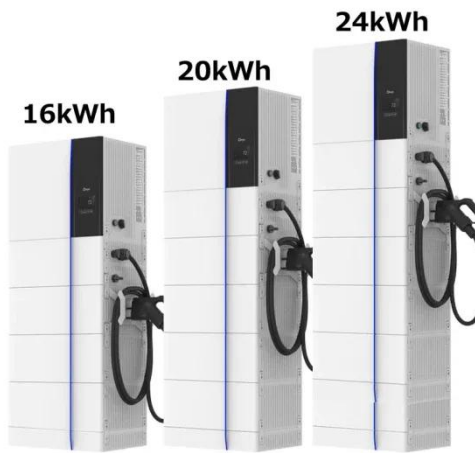

Nordic Portable Mobile Power Supply for Communications BESS

Leveraging Battery Energy Storage for Enhanced Efficiency in a ...

BESS can act as a reliable backup power source during grid outages. The stored energy in the batteries is readily available to power critical telecom equipment, ensuring uninterrupted communication ...

[Get Price](#)

Copenhagen Mobile Energy Storage Power Communication BESS

Who will supply Copenhagen Energy's 132 MWh Everspring battery energy storage system? Copenhagen Energy's 132 MWh Everspring battery energy storage system (BESS) portfolio will be ...