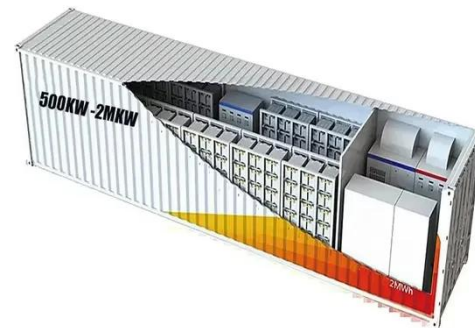

Detection of new energy battery cabinet

Abstract: As an essential component of the new energy vehicle battery, current collectors affect the performance of battery and are crucial to the safety of passengers.