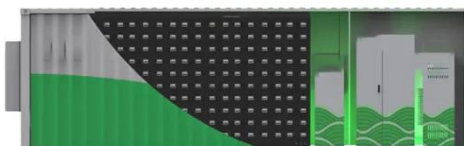

Roof Mounting Brackets For Solar Panels

Choose our rooftop solar panel mounts for a more durable, efficient solar energy system! We offer superior product quality, hassle-free installation, and the best cost performance to ensure your ...